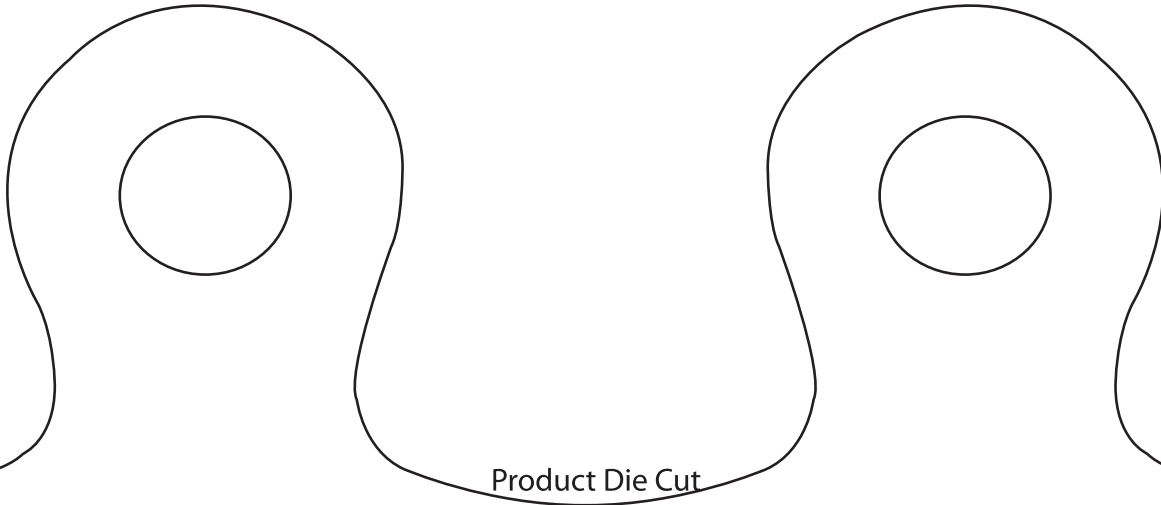

Bleed For Sublimation

Product Die Cut

Imprint Area For Screen Print

Imprint Area:  
3.5" W x 3.5" H